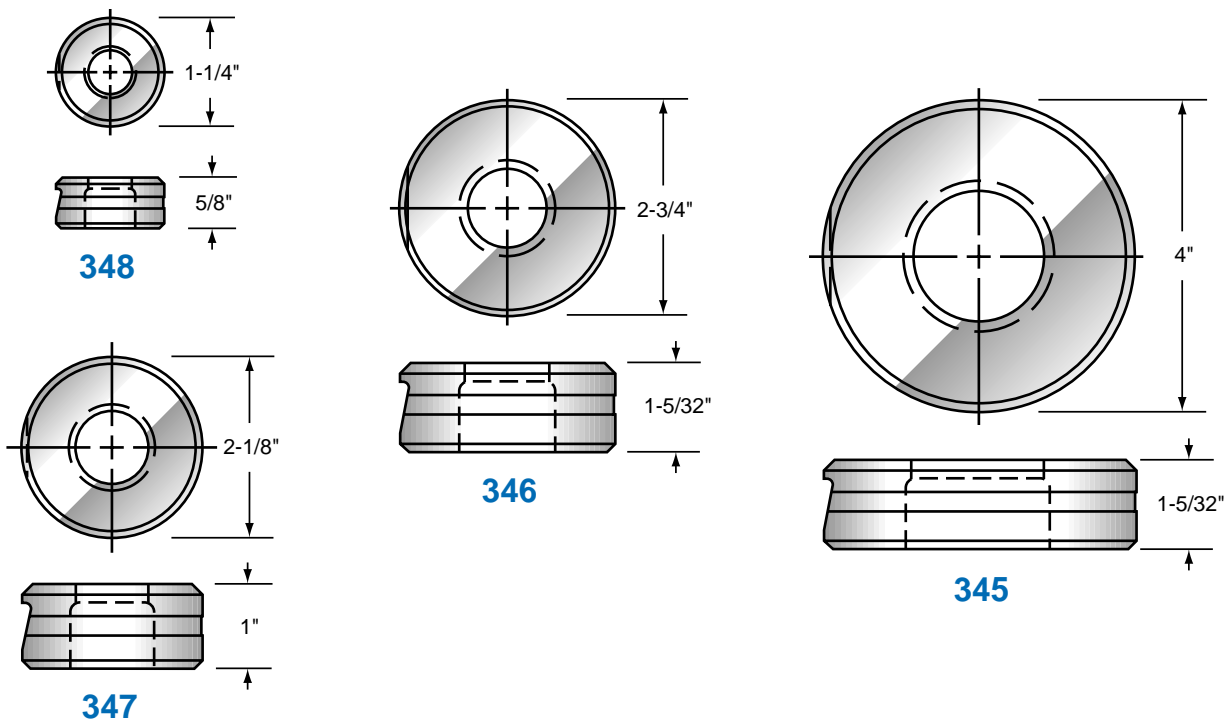

All shapes other than round will have 2 side head keyways. Please specify FRANKLIN when ordering.

SHEAR / ANGLE BLADES

COUPLING NUT

REDUCING SLEEVES