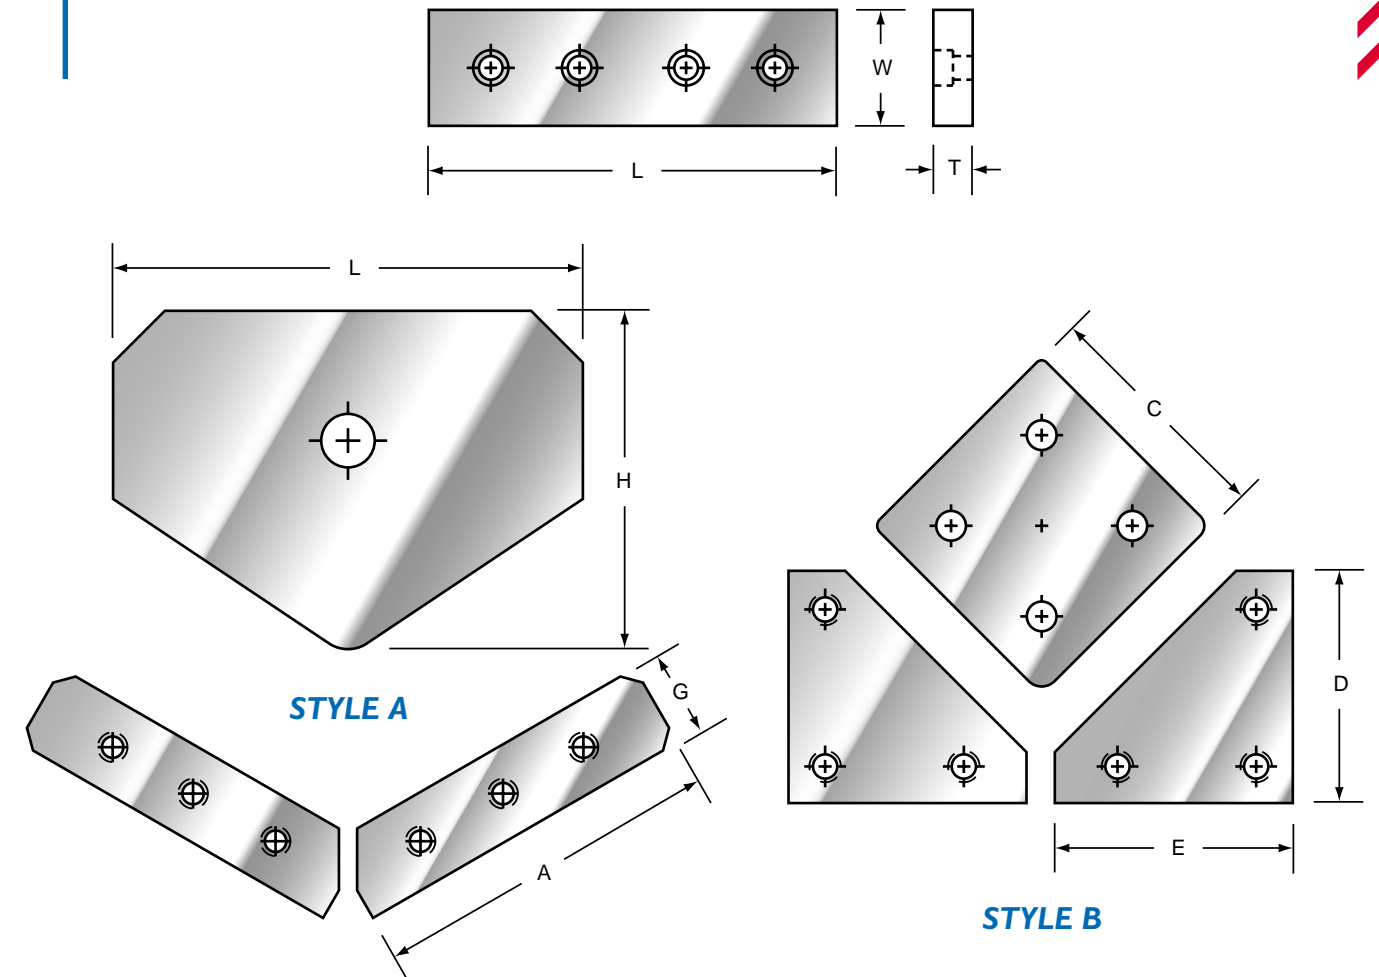

All shapes other than round will have 2 side head keyways. Please specify FRANKLIN when ordering.

SHEAR / ANGLE BLADES

COUPLING NUT

REDUCING SLEEVES