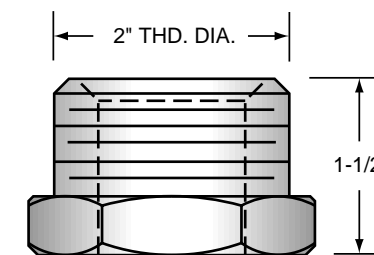

All shapes other than round will have 2 side head keyways. Please specify FRANKLIN when ordering.

SHEAR / ANGLE BLADES

COUPLING NUT

REDUCING SLEEVES